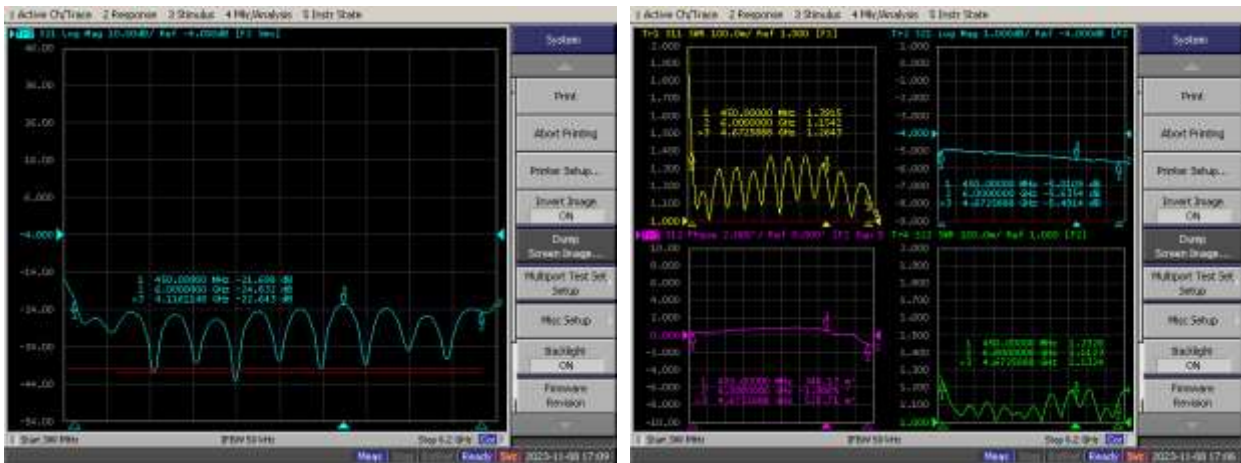

TEST DATA

成都利德尔科技有限公司 ChengDu Leader Microwave Technology Co.,Ltd

电话: 028-65199117 传真: 028-65199116

<http://www.leadermicrowave.com> sales@leader-mw.com

TEL: +86-28-65199117 FAX: +86-28-65199116

Add: 中国 成都市成华区华翰路 89 号 610000

No.89,Huahan Road, chenghua Zone Chengdu, Sichuan China Zip Code:610000