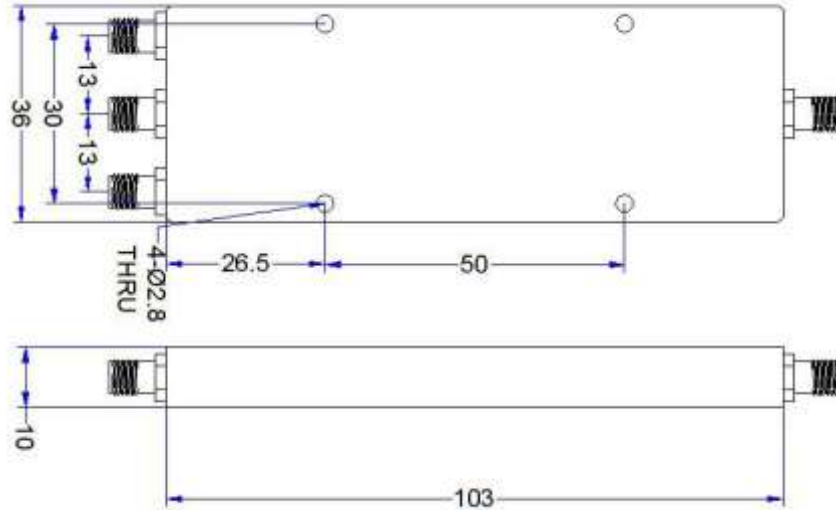

No.89,Huahan Road, chenghua Zone Chengdu, Sichuan China Zip Code:610000

Outline Drawing:

All Dimensions in mm

Outline Tolerances $\pm 0.5(0.02)$

Mounting Holes Tolerances $\pm 0.2(0.008)$

All Connectors: SMA-Female